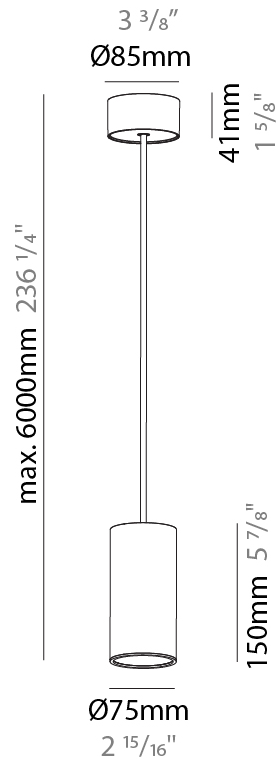

GENERAL

Series: Hangover
Subseries: Hangover Monopoint Surface Canopy
Brand: Prolicht
Division: Architectural
Mounting Type: Suspension
Mounting Location: Ceiling
Subcategory: Pendant

PHYSICAL

Shape: Cylinder
Diameter (mm): 75
Diameter (in): 2 ¹⁵/₁₆
Height (mm): 150
Height (in): 5 ⁷/₈
Max. Overall Height (mm): 2150
Max. Overall Height (in): 84 ⁵/₈
Light Distribution: Direct
Diffuser: Shine Ring 0-6
Fixture Finish: SSR / BKV / CWI / CRY / HAB / UFT / ITA / RUA / FTG / MYG / LOD / PUS / FRO / FUP / KIA / POP / BLS / SPG / MEY / GOH / GUM / CHC / COM / ABZ / JAG / OBR / MOS / ROR
Fixture Material: Aluminum
Cable Details: 2000mm / 6000mm Cable in White / Black / Orange / Red

ELECTRICAL

Lamp Type: LED (Zhaga Standard)
Input Wattage (W): 10.95
Total Output Wattage (W): 9.18
Dimming: Non-Dimmable
Driver Included: Yes
Driver Location: Integrated
Driver Type: Constant Current
Driver Class: Class 2
Input Voltage (V): 120
Constant Current (mA): 500
Upon Request: Remote: 0-10Vdc dimming / Phase dimming 120Vac / Non-dimming 120/277Vac

LED

Number of LEDs: 1
Color Temperature (°K): 2700 / 3000 / 4000
Max. Delivered Lumen (lm): 923
CRI: >90 CRI
Efficiency (%): 86
Lamp Life (hrs): 50000

OPTICAL

Reflector°: 18 / 36 / 52

RATINGS AND CERTIFICATIONS

Certified By: Certified for North American Standards
IP rating: IP20