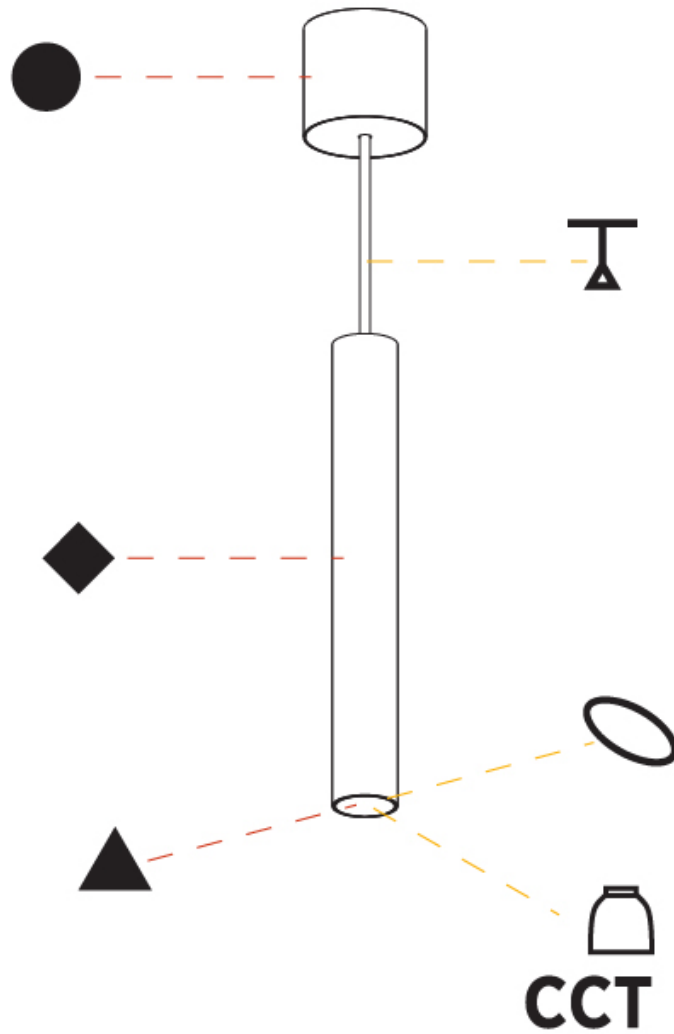

HANGOVER MONOPOINT SURFACE CANOPY SUSPENSION

A300154-

A